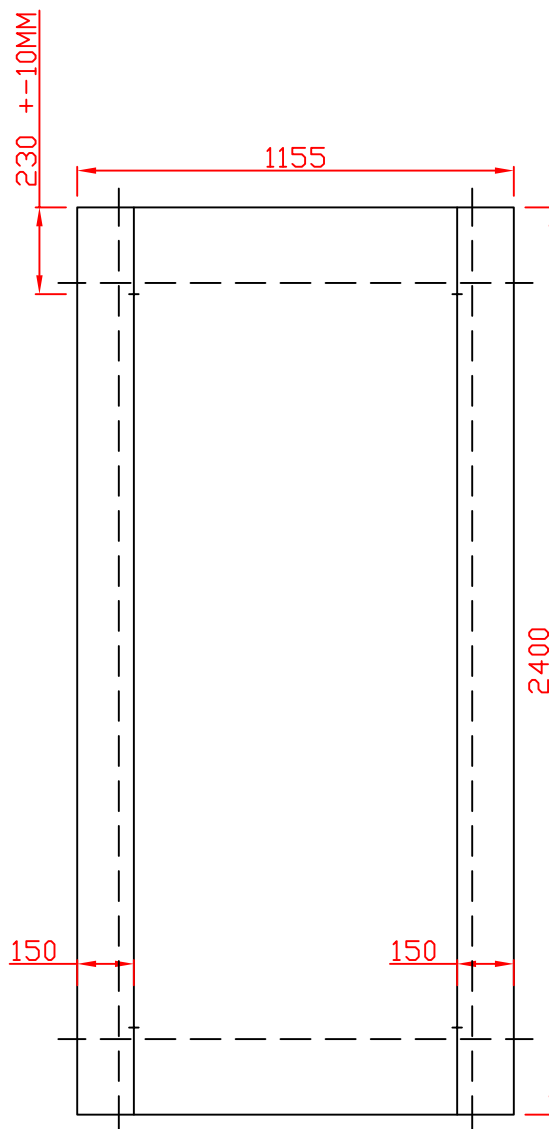

DOOR SIZE (STOCK) 935 X 2150 MM
 DOOR SIZE (CUT DOWN) 715 X 1750 MM

DOOR SIZE (STOCK) 1155 X 2400 MM
 DOOR SIZE (CUT DOWN) 935 X 2000 MM

O.H.Industri A/S

www.oh-industri.com
 www.partas.dk

Comments: Drawing made in 2 current sizes	Rev: 18.02.2020	Customer:	
		Design model: 44MM FIREDOOR - 150MM STILES	
		File:	Init: CRS
		Drawing No.:	Scale: 1:20
		Date: 27.06.2019	